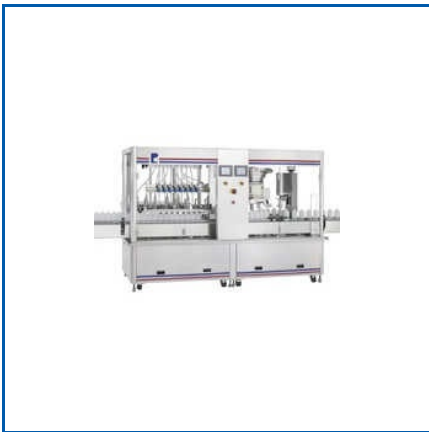

AUTOMATIC PEANUT BUTTER PACKING LINE